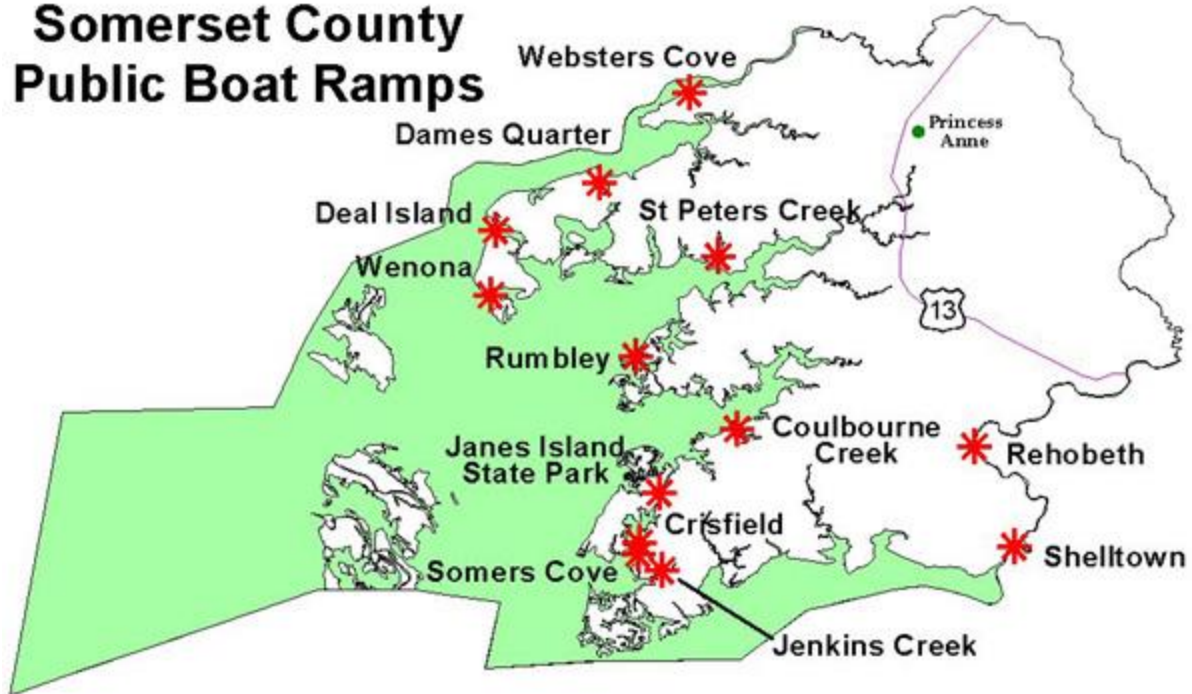

Somerset County Public Boat Ramps

Somerset County Harbors with boat slip leasing available:

Tylerton Boat Harbor
Websters Cove Boat Harbor
Deal Island Boat Harbor
Wenona Boat Harbor
St. Peters Boat Harbor
Jenkins Creek Boat Harbor

To obtain more information or inquire about boat slip availability please call the Public Works Department at 410-621-9188.